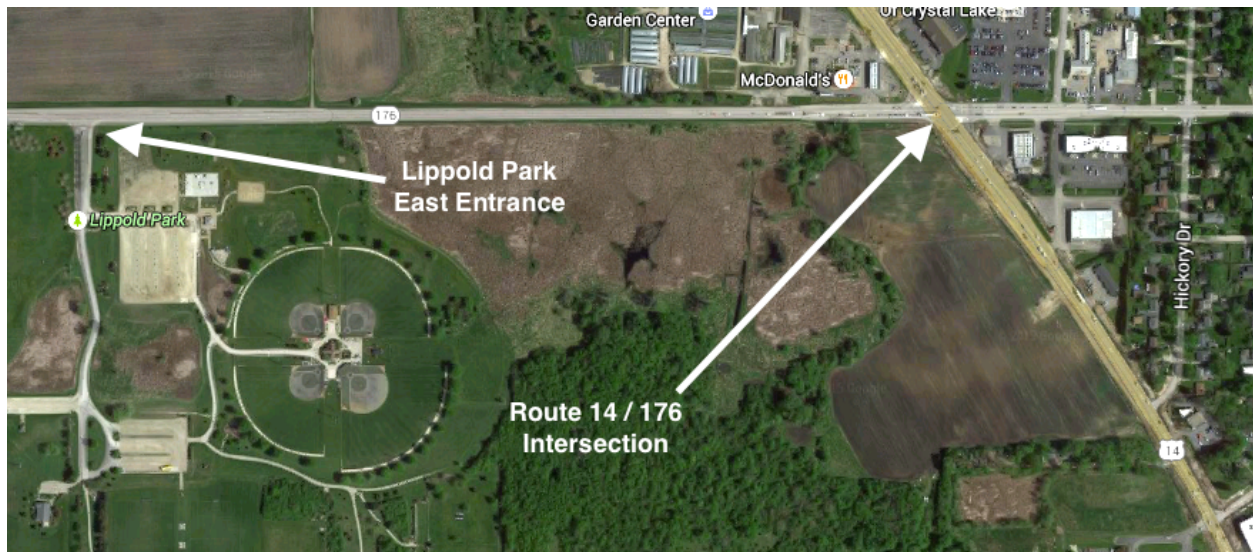

### Getting to Lippold Park

The physical address for Lippold Park is:  
851 IL -176, Crystal Lake, IL 60014

**WARNING - Some vehicle GPS systems will take you to the wrong location so please double check you are going to the right place!**

Lippold Park is located on Route 176 a quarter mile West of the intersection of Route 14 & Route 176

Anyone coming from South, Southwest or West of Crystal Lake is encouraged to consider taking Route 47 North (through Huntley) & heading East on Route 176 to get to the park.