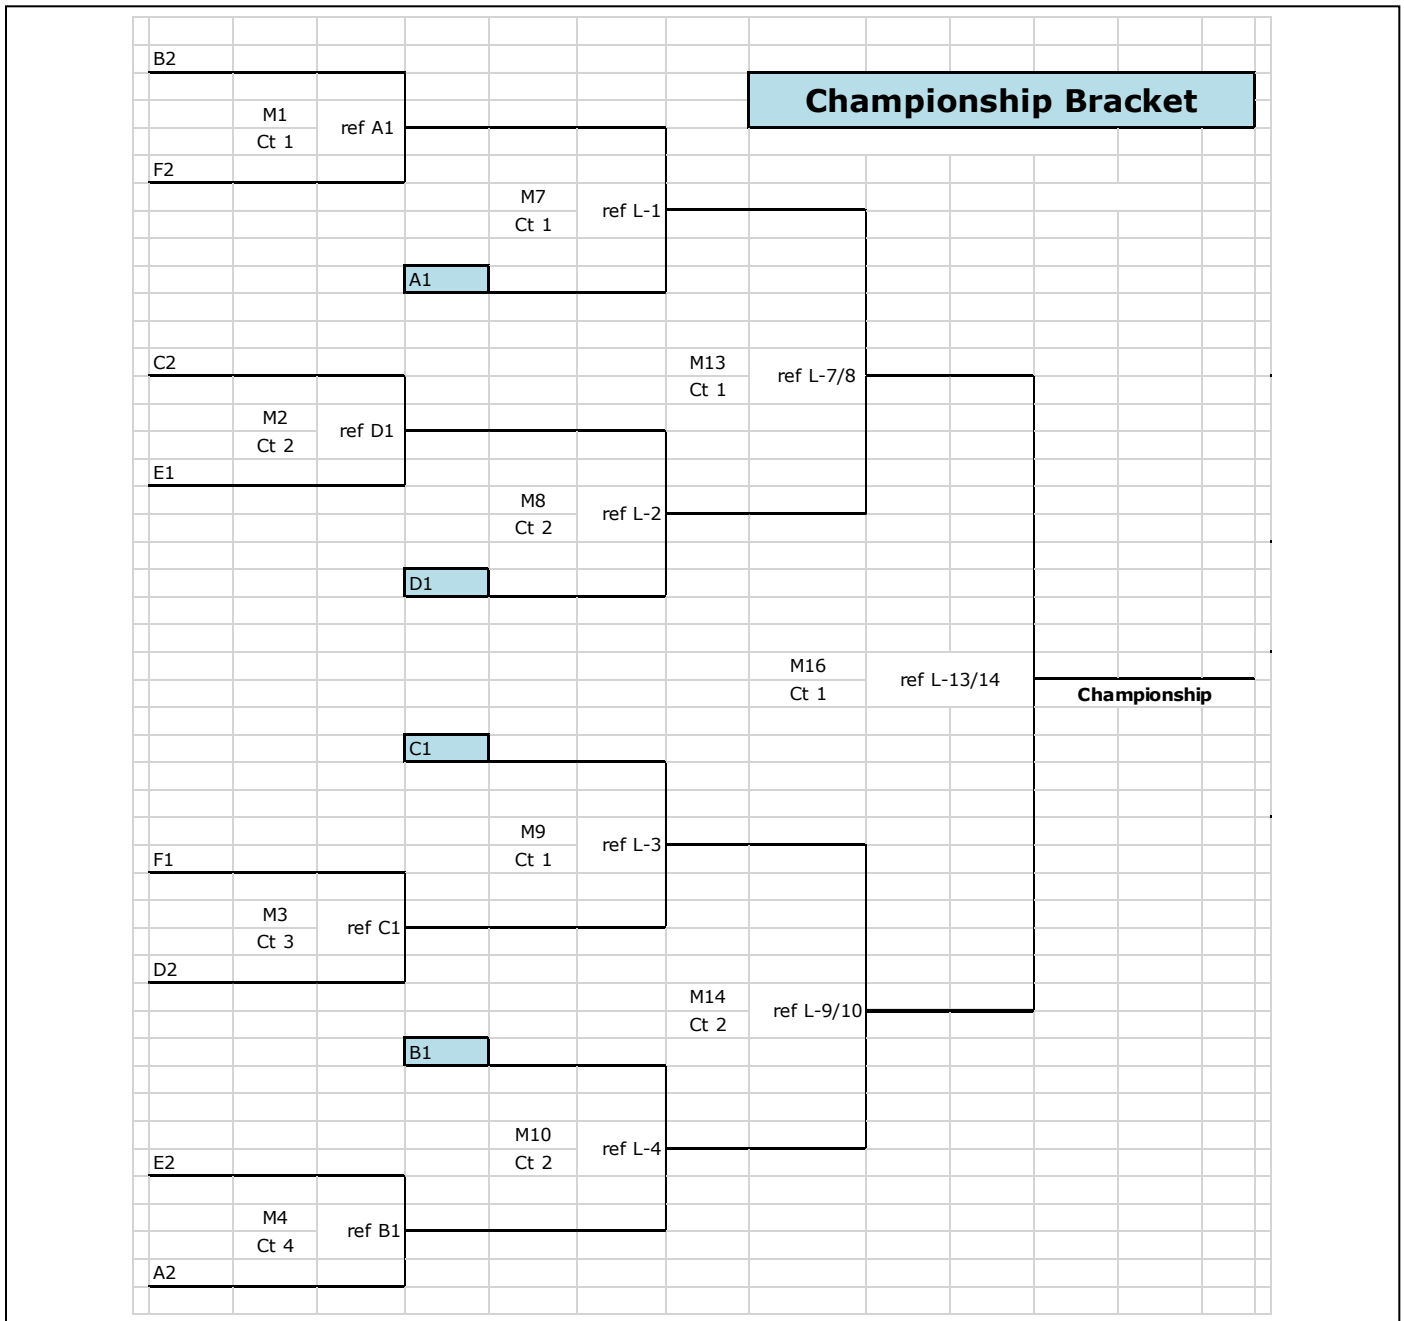

The bracketology and sites for tournament play is as follows:

GOLD: The 12 teams finishing 1st & 2nd in their pool will play at **East Valley High School**.
*Because there are 5 rounds of tourney play in **GOLD** be prepared for a later finish in the **GOLD** bracket. This IS because the only feedback from last year's tournament was negative about using a **POWER** format so early in the tourney season...we *listened* but the reality IS that there will be longer play for **GOLD** (so be efficient in your warm-ups and site transfers please!!!)

SILVER: The 6 teams finishing 3rd in their pool will play at **East Valley High School**.

BRONZE: The 6 teams finishing 4th in their pool will play at **East Valley Middle School**.