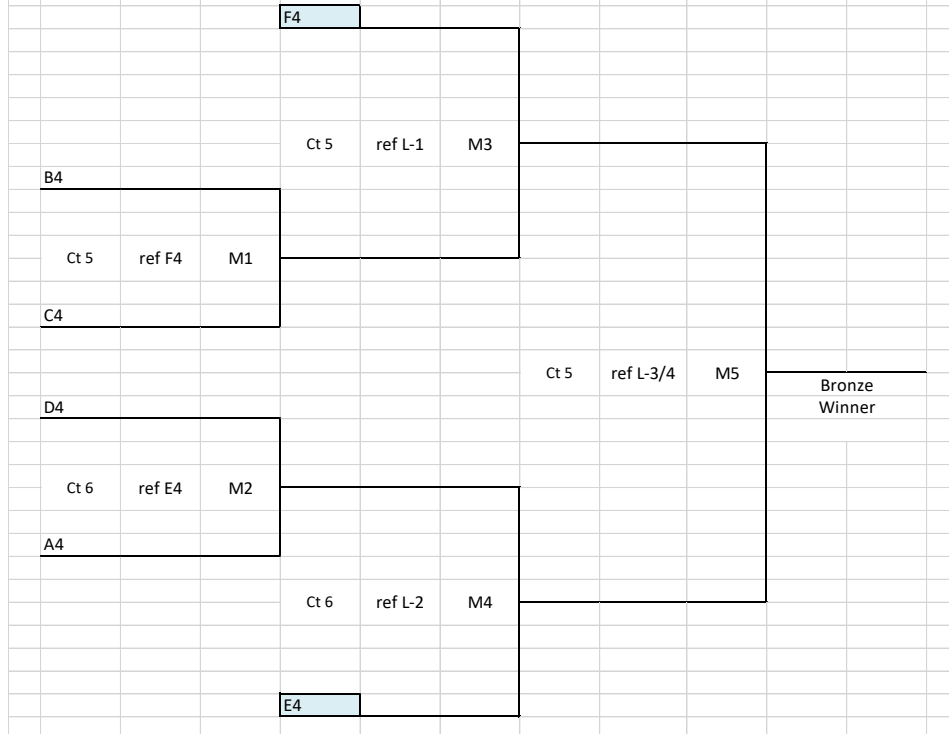

Whenever a transfer of school must occur, *after pool play*, we expect teams to do so QUICKLY so as to allow tournament play to begin as quickly as possible.

Pools A-D are located at East Valley High School.

The bracketology and sites for tournament play is as follows:

GOLD: The 12 teams finishing 1st & 2nd in their pool will play at **East Valley High School**.
 *Because there are 5 rounds of tourney play in **GOLD** be prepared for a later finish in the **GOLD** bracket. This IS because the only feedback from last year's tournament was negative about using a **POWER** format so early in the tourney season...we *listened* but the reality IS that there will be longer play for **GOLD** (so be efficient in your warm-ups and site transfers please!!!)

SILVER: The 6 teams finishing 3rd in their pool will play at **East Valley High School**.

BRONZE: The 6 teams finishing 4th in their pool will play at **East Valley Middle School**.

Silver Bracket

Bronze Bracket