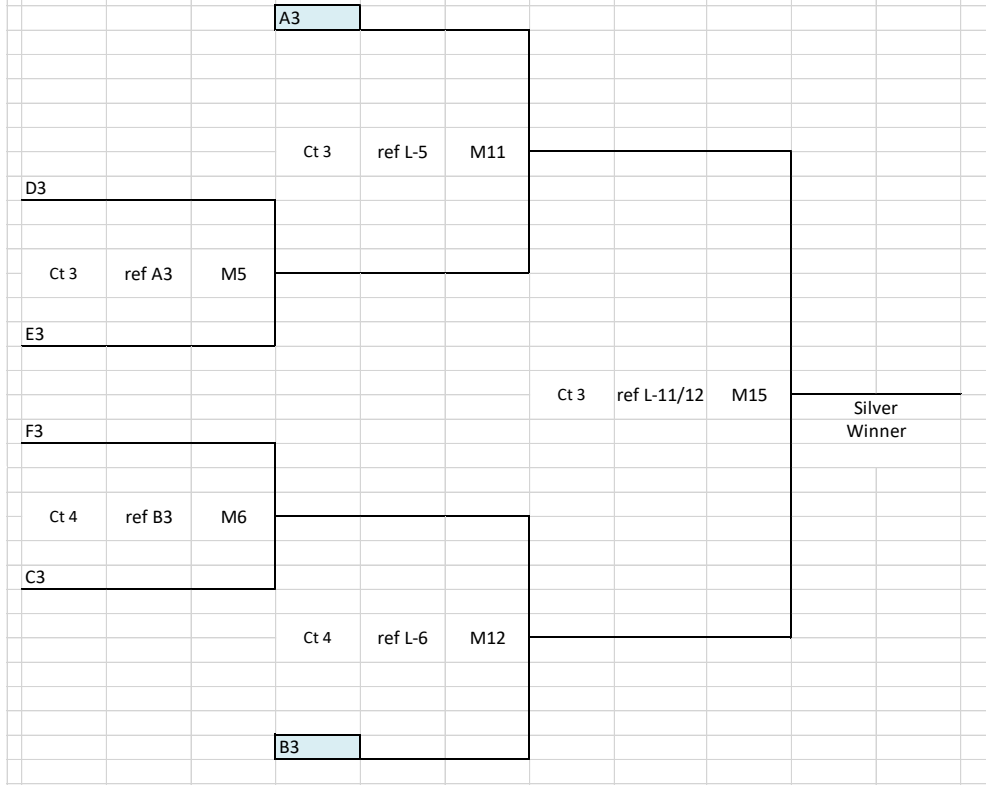

Whenever a transfer of school must occur, *after pool play*, we expect teams to do so QUICKLY so as to allow tournament play to begin as quickly as possible.

Pools A-D are located at East Valley High School.

Pool D @ EV High School

1. MVA 18-National
fj8mtvba1ev
2. Splash 17-National
fj7spvbc1ev
3. MSVB1 18-1
fj8msvb11ev
4. Strike Force 18-Black
fj8stkfc1ev

Pool F @ EV Middle School

1. VIP Juniors U18
fj8vipjrdev
2. Splash 18-National
fj8spvbc1ev
3. NCWVBC U18-Black
fj8ncwvb2ev
4. OVBC 18-1
fj8omkvbc1ev

The bracketology and sites for tournament play is as follows:

GOLD: The 12 teams finishing 1st & 2nd in their pool will play at **East Valley High School**.
 *Because there are 5 rounds of tourney play in **GOLD** be prepared for a later finish in the **GOLD** bracket. This IS because the only feedback from last year's tournament was negative about using a **POWER** format so early in the tourney season...we *listened* but the reality IS that there will be longer play for **GOLD** (so be efficient in your warm-ups and site transfers please!!!)

SILVER: The 6 teams finishing 3rd in their pool will play at **East Valley High School**.

BRONZE: The 6 teams finishing 4th in their pool will play at **East Valley Middle School**.

Silver Bracket

Bronze Bracket