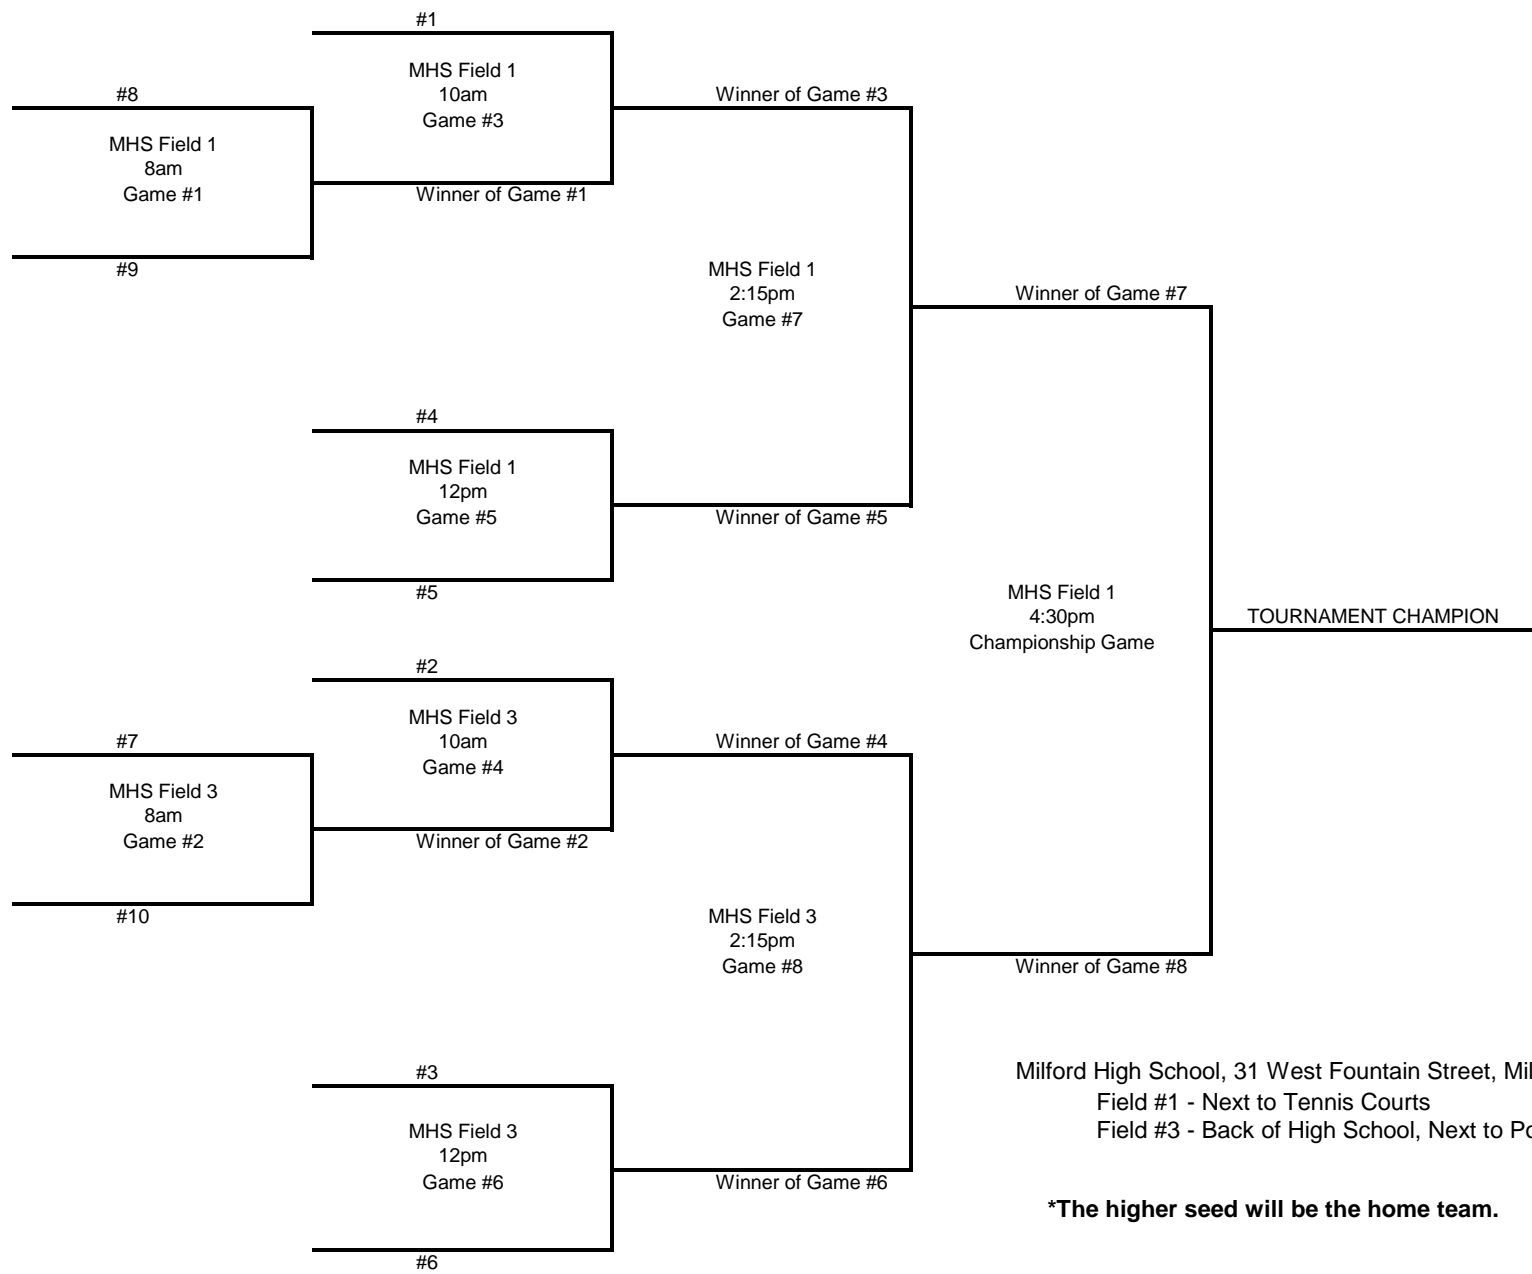

2018 Milford 12U Girls Fastpitch Softball Tournament

Single Elimination Championship Play Schedule

Sunday July 22, 2018

Milford High School, 31 West Fountain Street, Milford MA
Field #1 - Next to Tennis Courts
Field #3 - Back of High School, Next to Pond

***The higher seed will be the home team.**