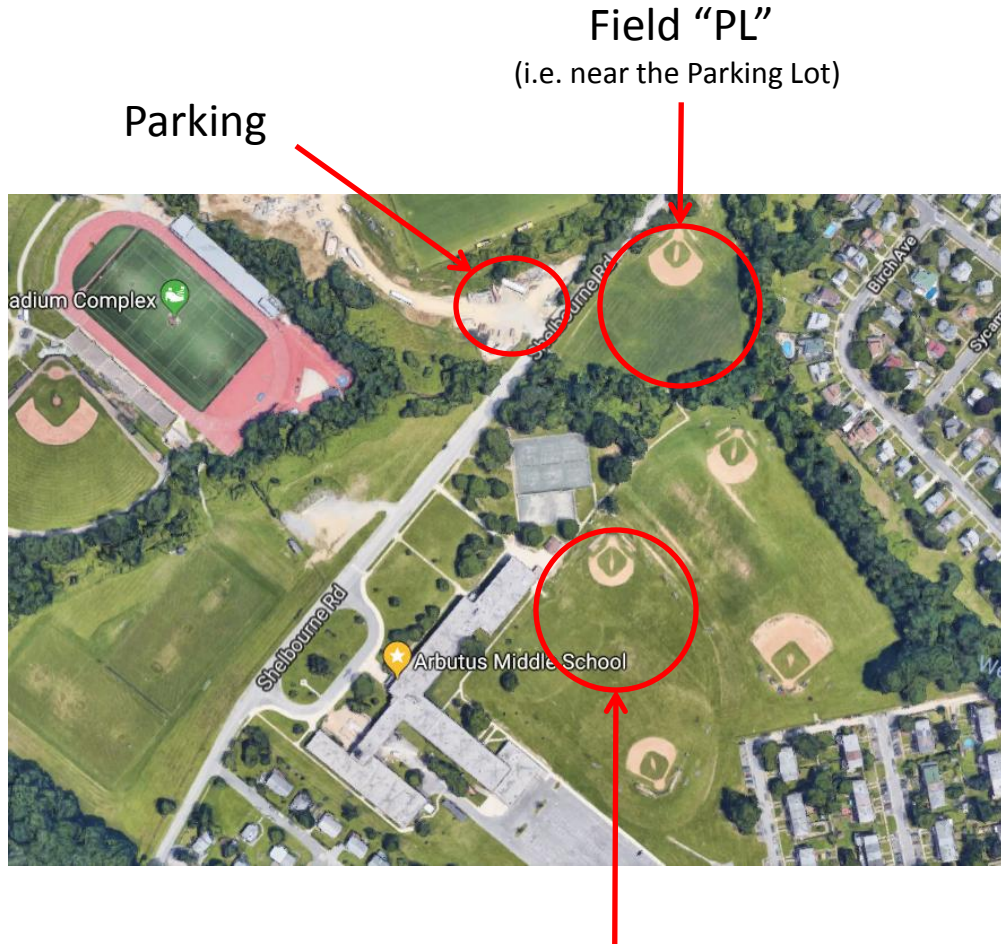

WHERE ARE THE ARBUTUS LITTLE LEAGUE FIELDS?

Next to and behind ARBUTUS MIDDLE SCHOOL
5525 Shelburne Road
Baltimore, MD 21227

HOW LONG DOES IT TAKE TO GET THERE

15-20 minutes to get there from the SBLL, depending on traffic

DIRECTIONS

95 South to Exit 47A toward MD-166, merge onto MD-166, take the MD-166/South Rolling Road exit on the left toward Arbutus, turn left onto MD-166/South Rolling Road, continue onto Selford Road, Turn Left onto Sulpher Spring Road, turn left onto Shelburne Road, You will see the Arbutus Middle School on your right

PARKING

In area shown on map, and along Shelburne Road