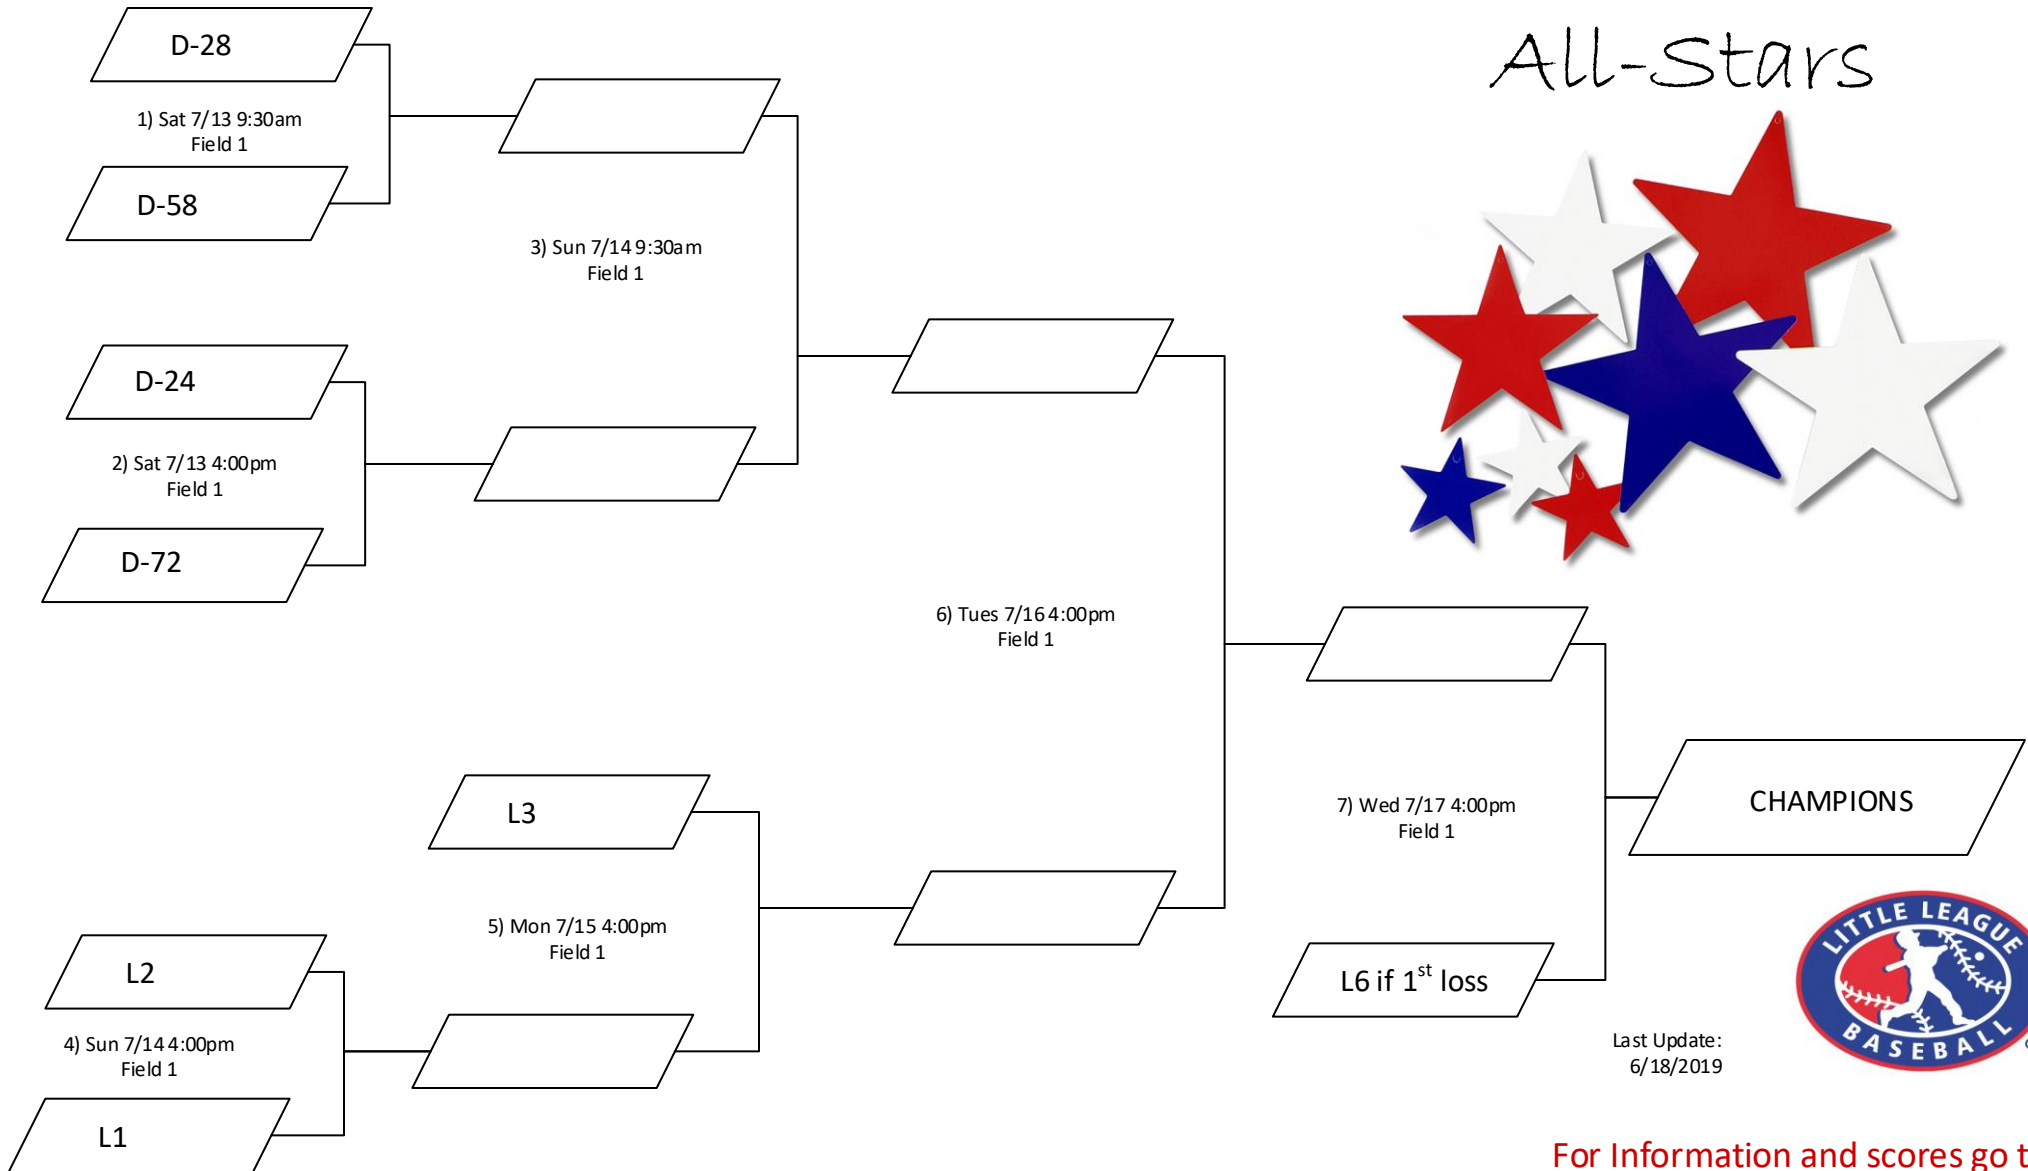

# Section 9 Little League Division All-Stars

HOSTED BY DISTRICT 28 & WILDOMAR LITTLE LEAGUE

2019 Section 9  
All-Stars

Last Update:  
6/18/2019

For Information and scores go to:  
California District 28  
Little League Baseball, Softball & Challenfer  
FACEBOOK: Ca District 28 Little League  
[www.ca28littleleague.org](http://www.ca28littleleague.org)

Welch Little League Park – 32000 Gruwell St. Wildomar CA 92530