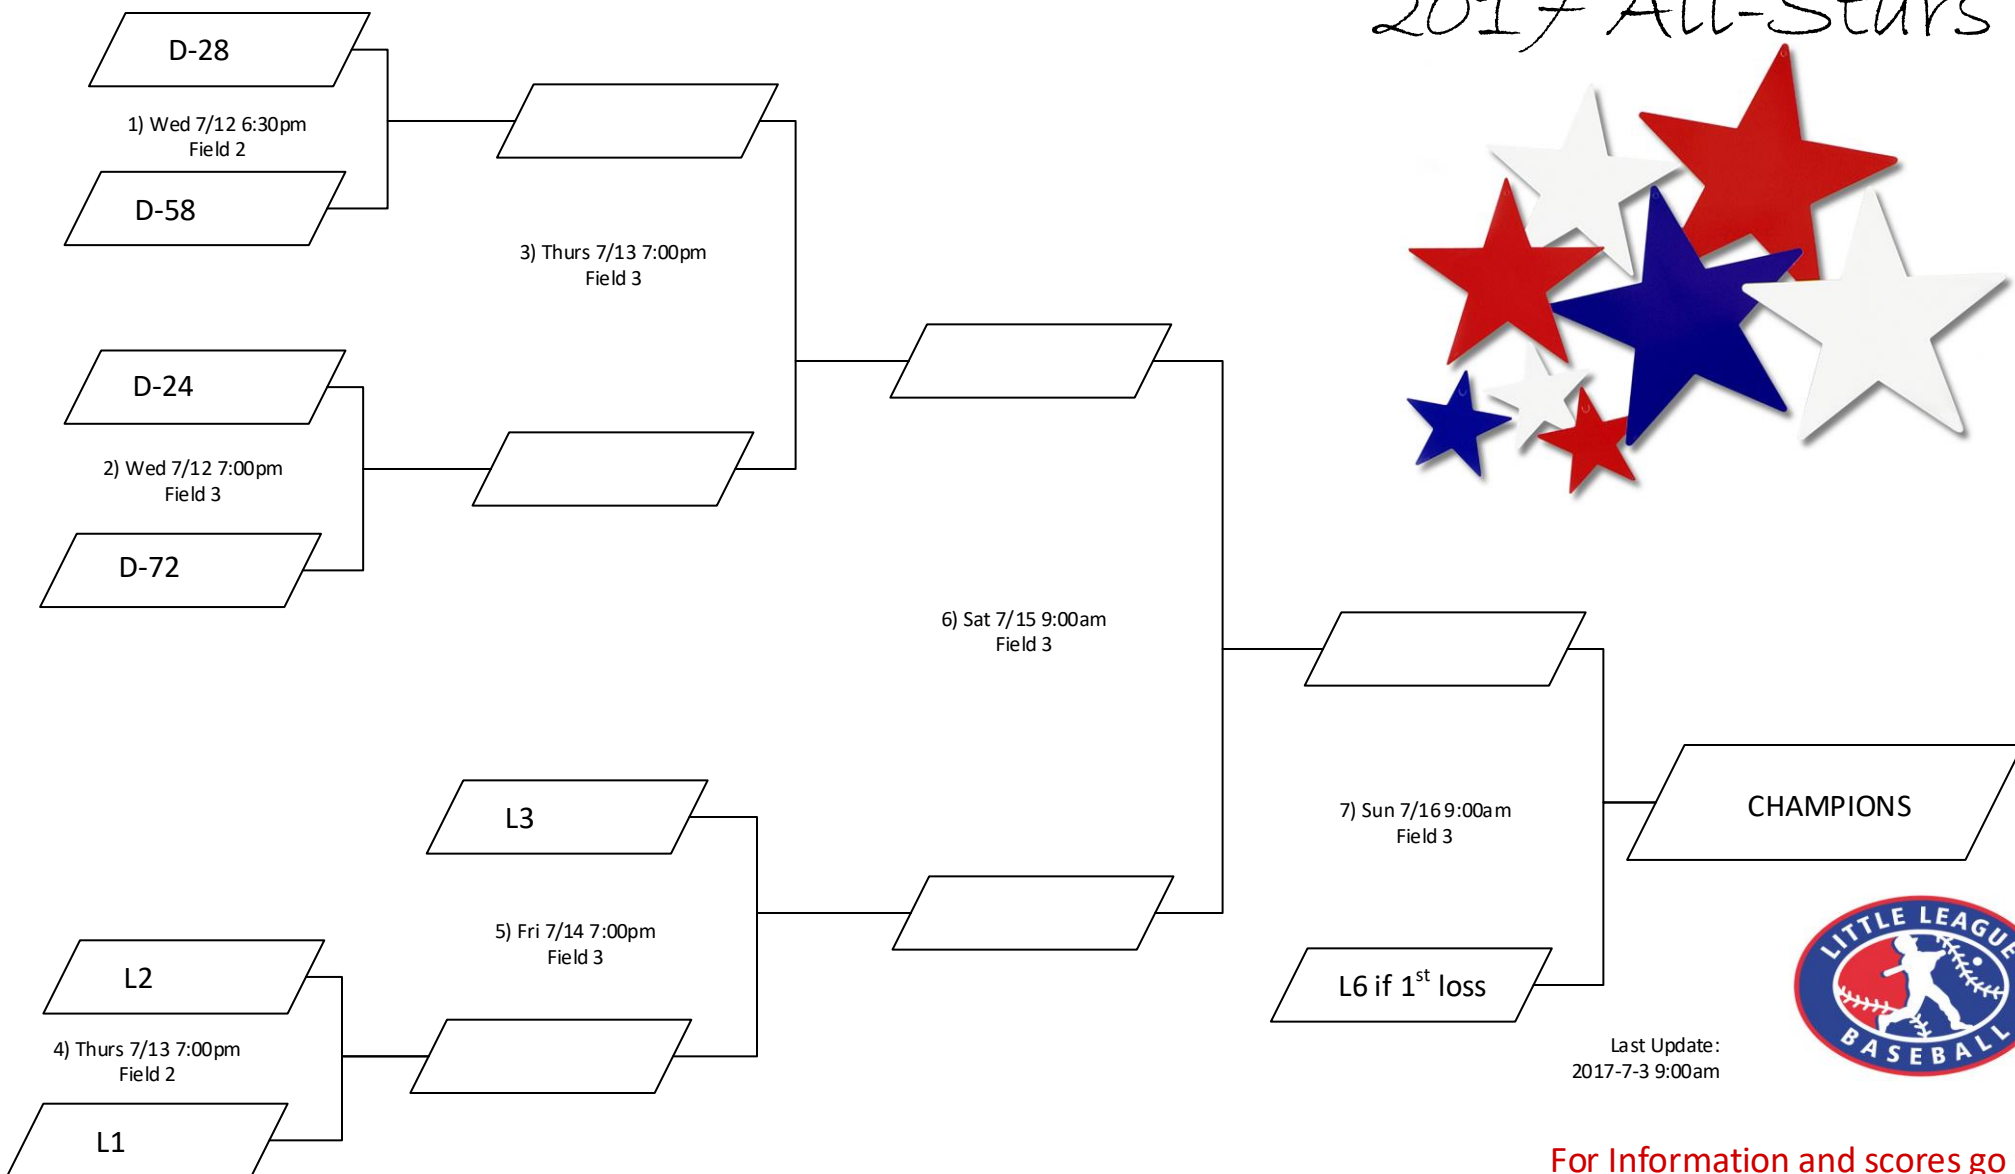

Section 9 8-9-10 Division All-Stars

Marna O'Brien Park - Field 2-3 – 20505 Palomar St. Wildomar CA 92530

2017 All-Stars

Last Update:
2017-7-3 9:00am

For Information and scores go to:
California District 28
Little League Baseball, Softball & Challenfer
FACEBOOK: Ca District 28 Little League
www.ca28littleleague.org