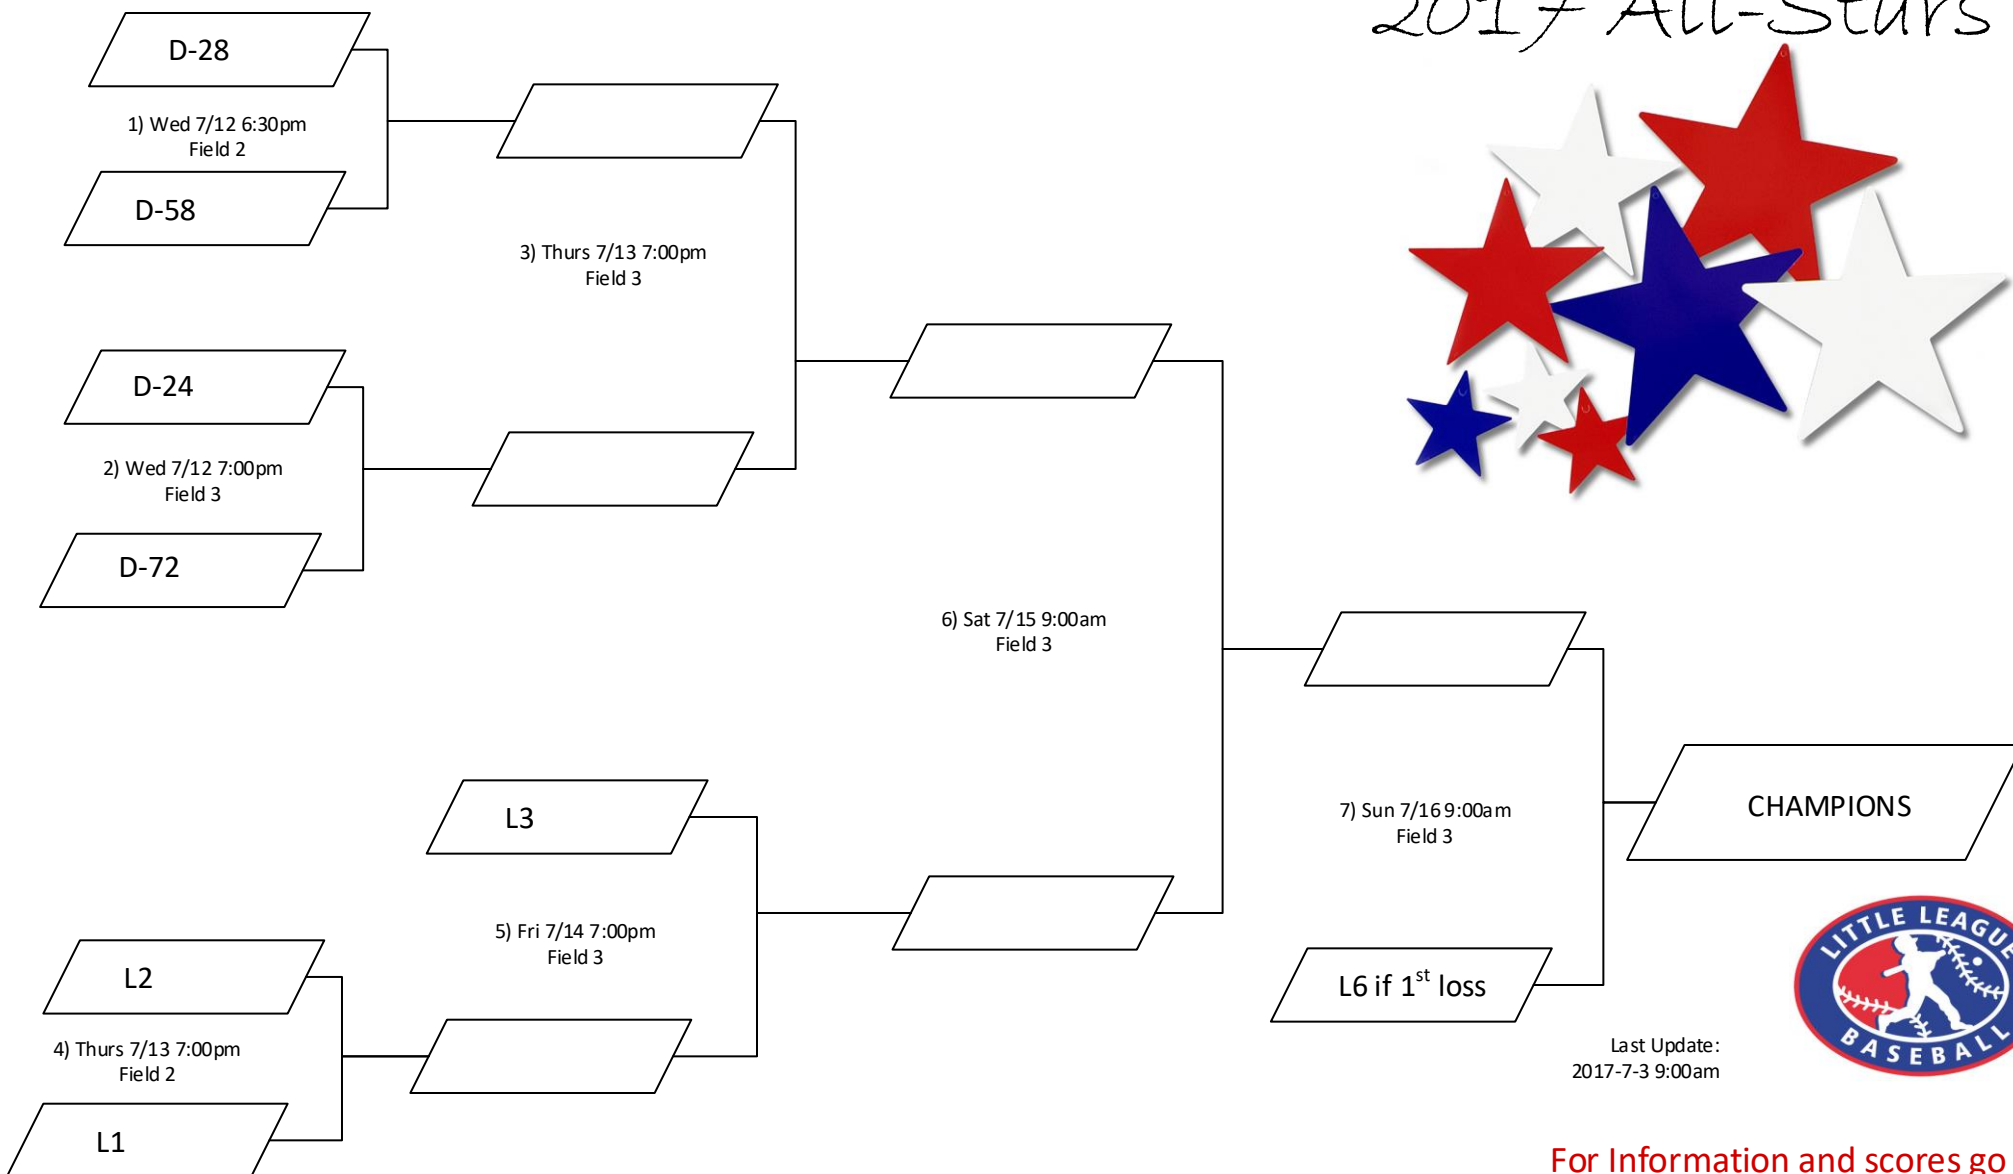

Section 9 8-9-10 Division All-Stars

Marna O'Brien Park - Field 2-3 – 20505 Palomar St. Wildomar CA 92530

2017 All-Stars

Last Update:
2017-7-3 9:00am

For Information and scores go to:
California District 28
Little League Baseball, Softball & Challenfer
FACEBOOK: Ca District 28 Little League
www.ca28littleleague.org