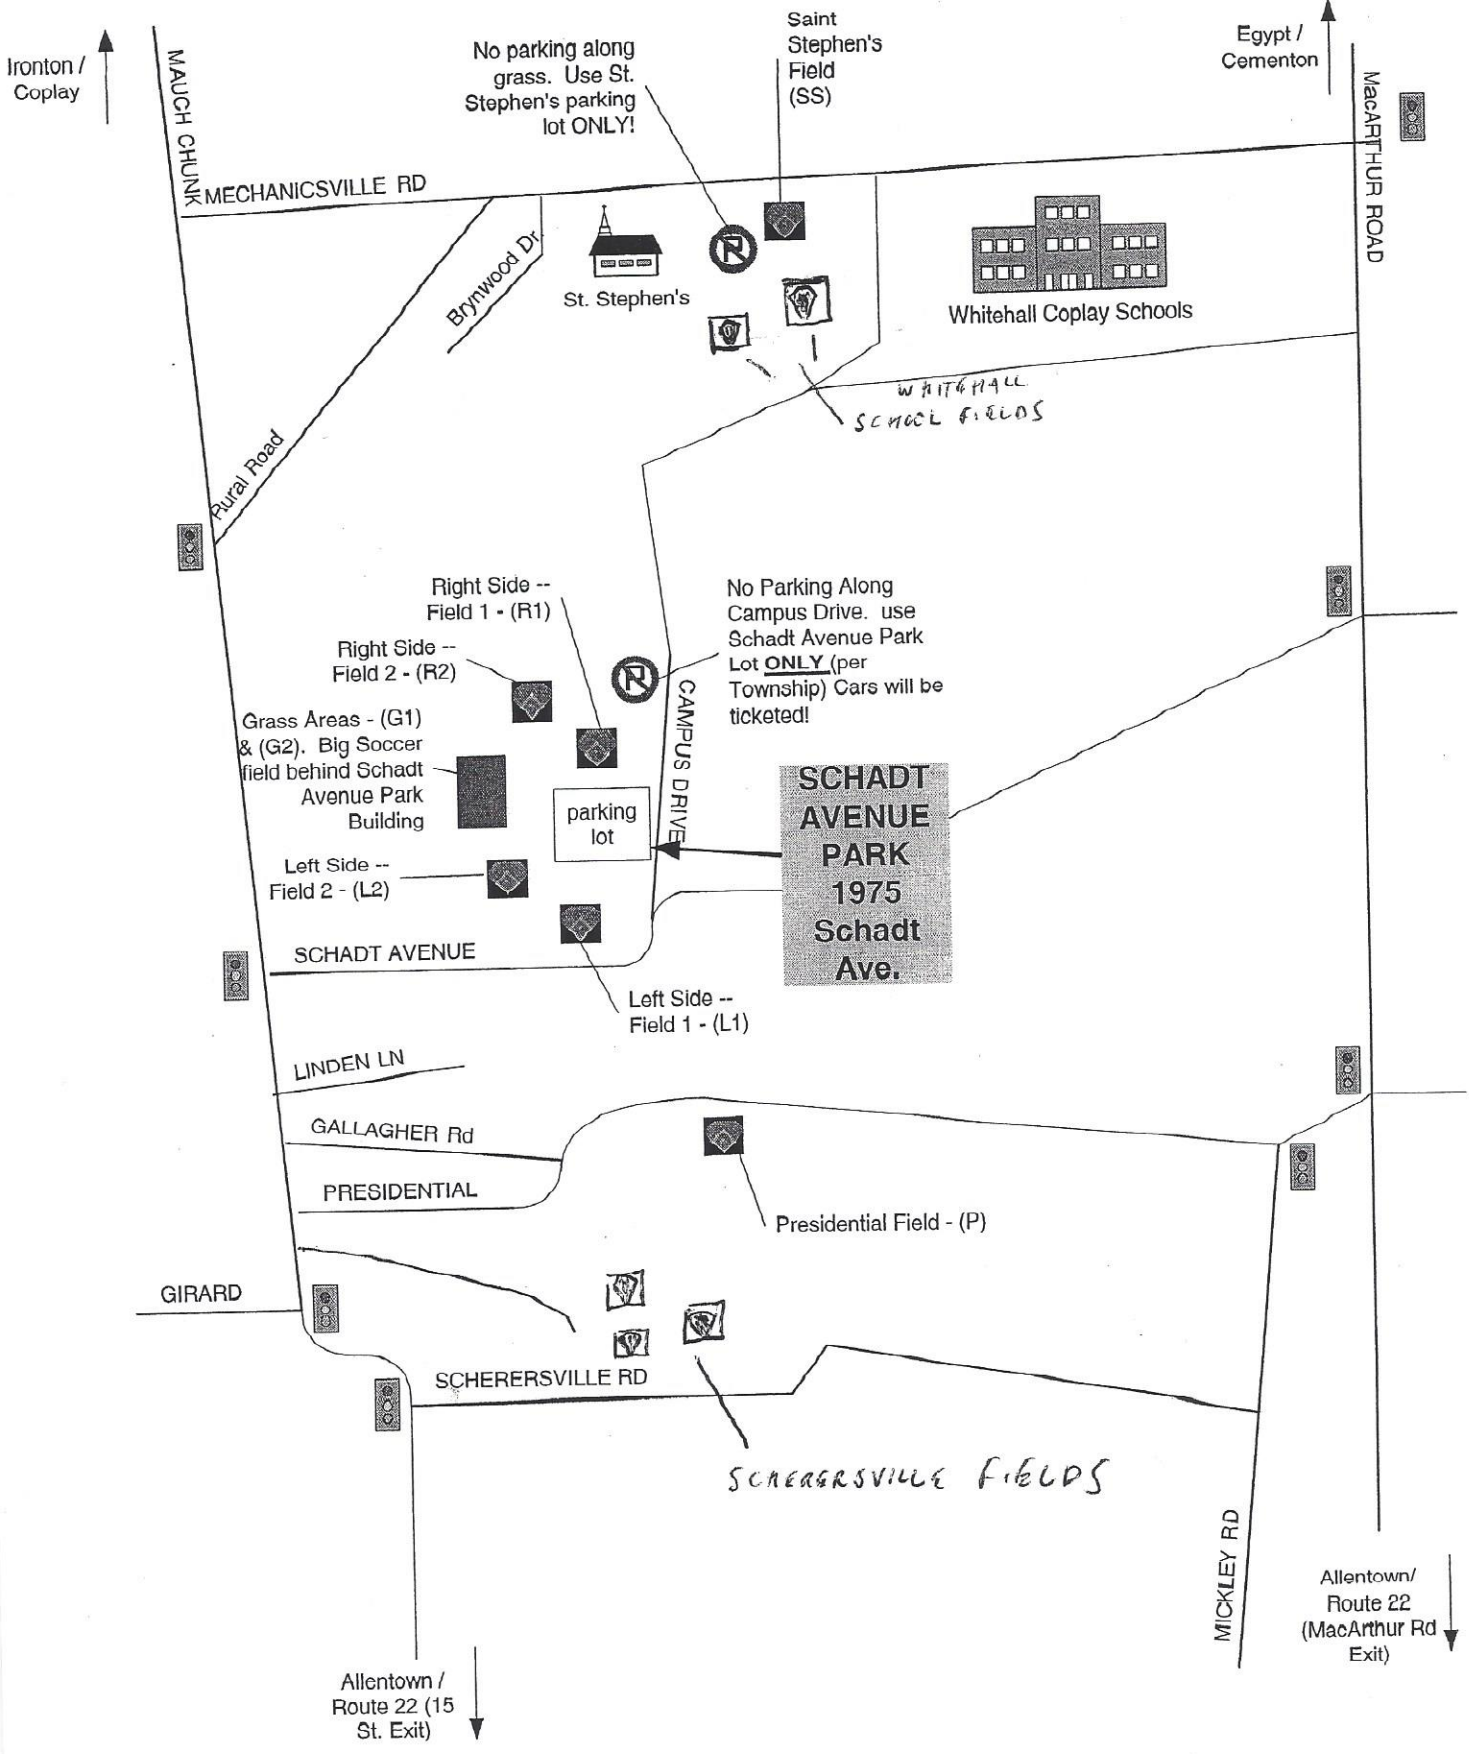

SCHADT AVENUE BASEBALL / SOFTBALL FIELD MAP

Ironton / Coplay ↑

Egypt / Cementon ↑

Allentown / Route 22 (15 St. Exit) ↓

Allentown / Route 22 (MacArthur Rd Exit) ↓