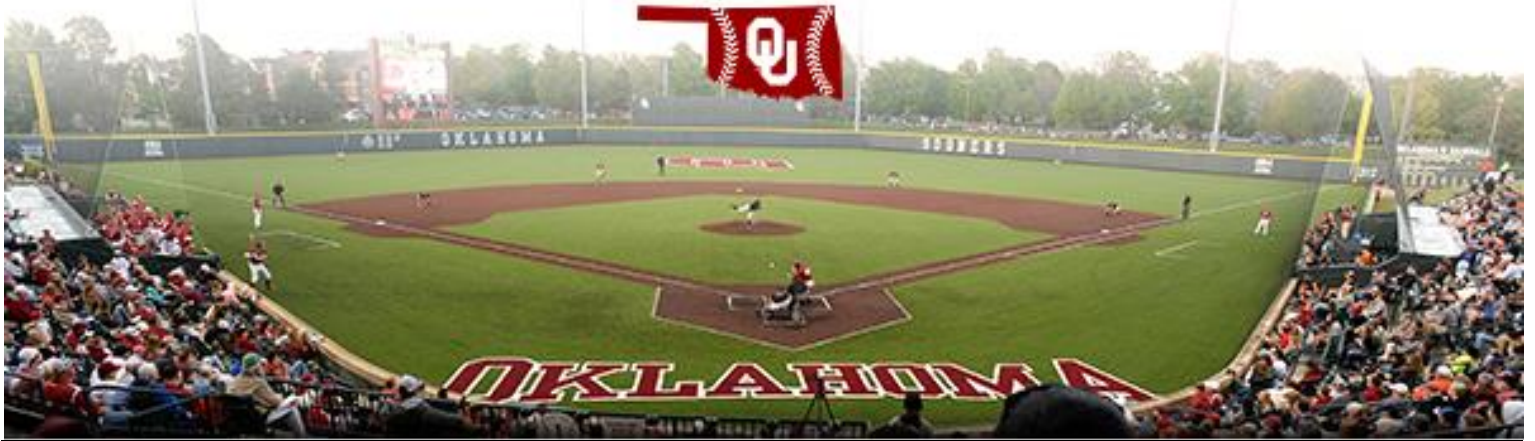

O K L A H O M A  
**BASEBALL SPECIAL**

MAKE IT A GROUP OUTING!

## Moore Youth Baseball

**TICKETS STARTING AS LOW AS \$5.00**  
(MINIMUM OF 10 TICKETS)

---

GROUP SEATING  
GROUP RECOGNITION ON VIDEO BOARD  
BE A PART OF OUR HIGH FIVE LINE  
NATIONAL ANTHEM  
LOCKER ROOM TOUR