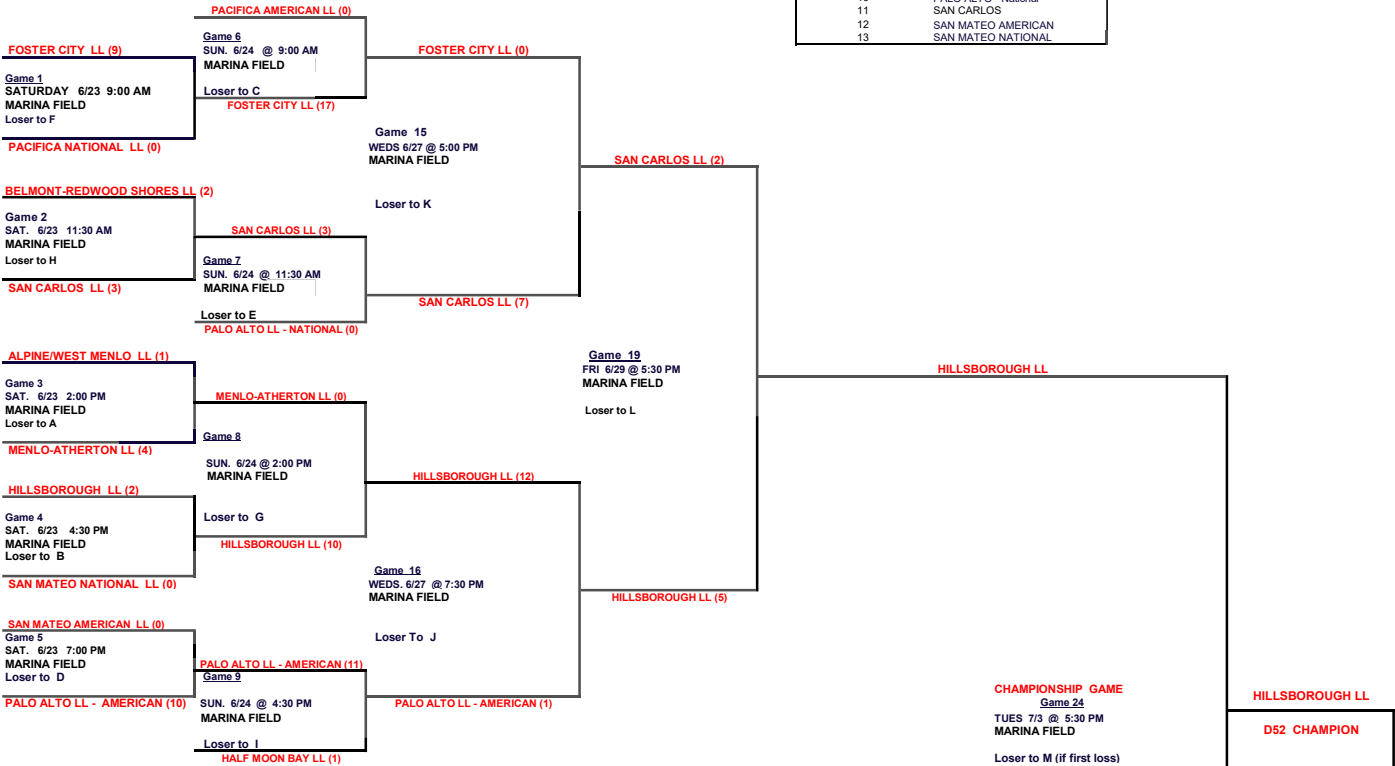

2018 District 52 10/11 All Star Tournament

TOURNAMENT DIRECTOR
Wendy Gradak

13 LEAGUES ENTERED	
1	ALPINE / WEST MENLO
2	BELMONT-REDWOOD SHORES
3	FOSTER CITY
4	HALF MOON BAY
5	HILLSBOROUGH
6	MENLO-ATHERTON
7	PACIFICA AMERICAN
8	PACIFICA NATIONAL
9	PALO ALTO - American
10	PALO ALTO - National
11	SAN CARLOS
12	SAN MATEO AMERICAN
13	SAN MATEO NATIONAL

WINNERS BRACKET