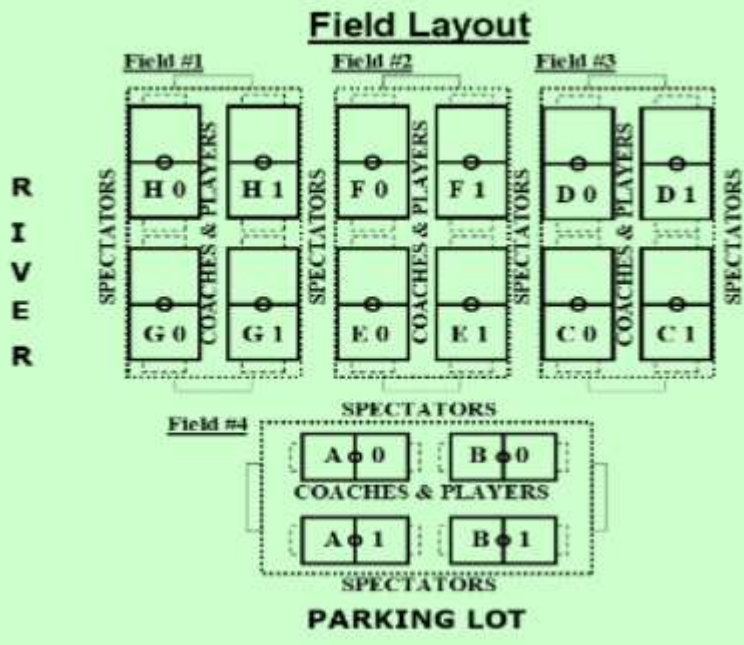

Moore Park at 1:30 PM with Coed 2015 & Coed 2016

Moore Park at 3:00 PM with Coed 2016