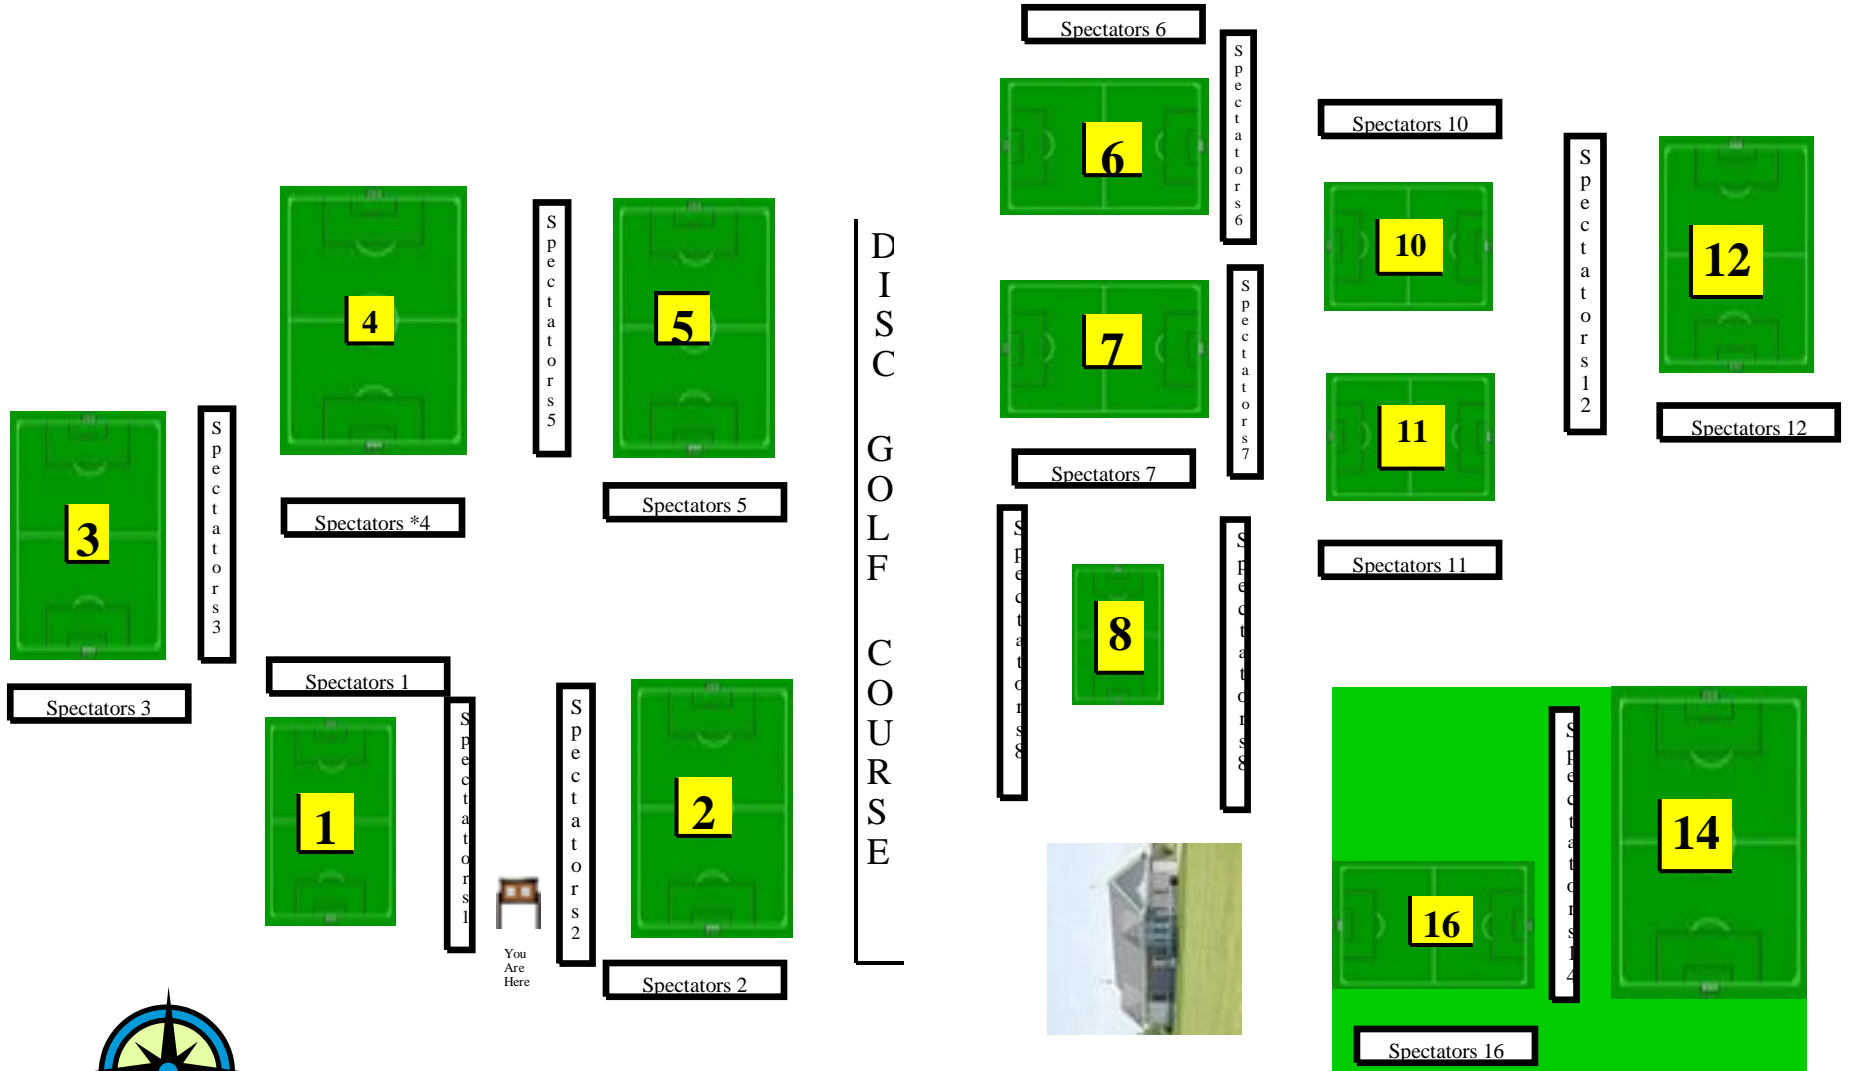

LIPPOLD PARK SOCCER COMPLEX

**EAST
PARKING LOT**

**TO
176**

WEST PARKING LOT